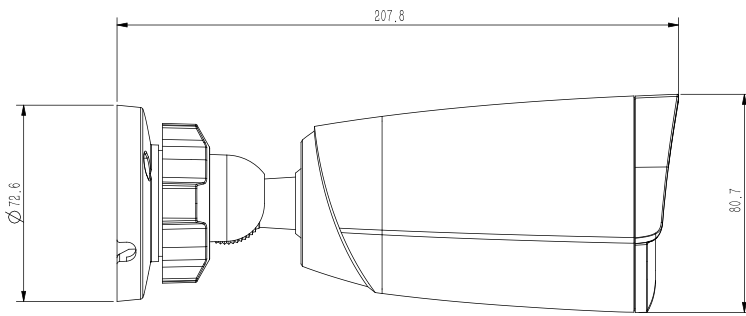

DIMENSIONS

For more information,

www.honeywellbuildings.in

Call: 000-8000-502167

Email: enquiry.mms@honeywell.com

Honeywell HBT India Buildings

Unitech Trade Center, 5th Floor, Sector-43,

Block C, Sushant Lok Phase - I,

Gurgaon - 122 002.

I-HIB4PI-EL | 01 | 09/21
© 2021 Honeywell International Inc.

IMPACT
by Honeywell