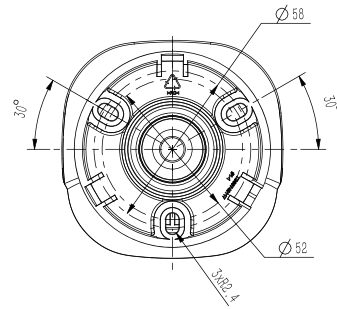

DIMENSIONS

For more information,

www.honeywellbuildings.in

Call: 000-8000-502167

Email: enquiry.mms@honeywell.com

Honeywell HBT India Buildings

Unitech Trade Center, 5th Floor, Sector-43,

Block C, Sushant Lok Phase - I,

Gurgaon - 122 002.

I-HIB4PI-EL | 01 | 09/21
© 2021 Honeywell International Inc.

IMPACT
by Honeywell